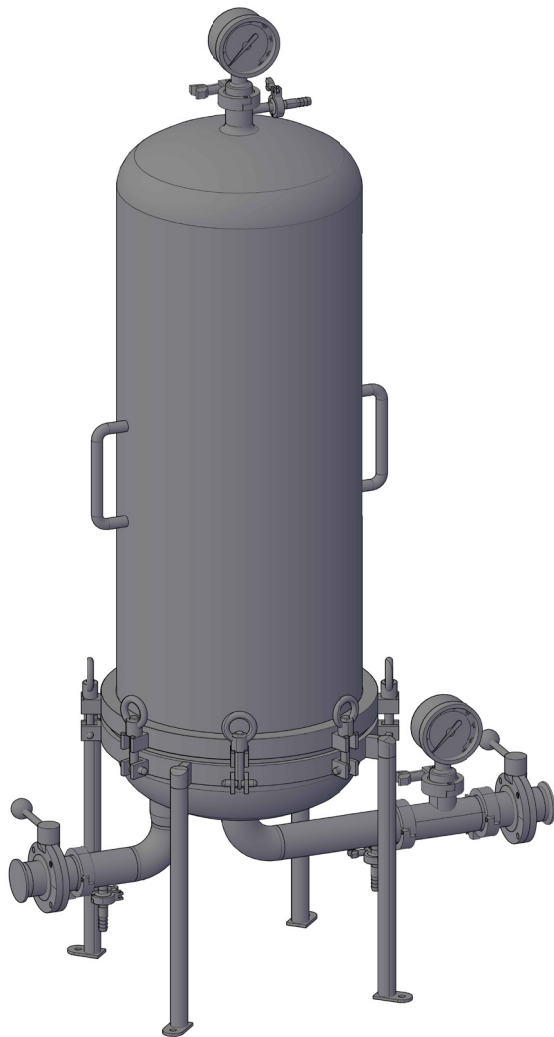

12-Round Cartridge Housing - 65113-A

EXPLODED VIEW

MV124_13B - SCF-6819-10J

12-Round Cartridge Housing - 065113-A

EXPLODED VIEW PARTS LEGEND

Last updated: 03/1/2023

PART (SEE EXPLODED VIEW)	DESCRIPTION	*ITEM #	COMMENTS
1	30" 12-round dome	N/A	Can only be ordered as a whole assembled housing
2	30" 12-round base	N/A	Can only be ordered as a whole assembled housing
3	Cartridge base plate	N/A	Can only be ordered as a whole assembled housing
4 & 5	12-round hold down plate		Special order
6	Eye bolt	971000	
7	12-round base o-rings silicone	971150	It is recommended to change out simultaneously with part #8 on a regular schedule
8*	Stem o-rings	971110C	It is recommended to change out simultaneously with part #7 on a regular schedule
9	1.5" TC gasket	570002	
10	1.5" TC clamps	570022	
11	0.5" TC gasket	570000	
12	0.5" TC clamp	570020	
13	1.5" TC pressure gauge 0-58 psi	065110PG	
14	2" to 1.5" reducing TC tee	570071	
15	2" TC butterfly valve	572214	
16	0.5" TC x barb vent/drain valve	572301	
17	2" TC gasket	570004	
18	2" TC clamp	570024	
19	0.5" TC ball valve	572220	
20	0.5" TC x 0.5" hose barb	570081	