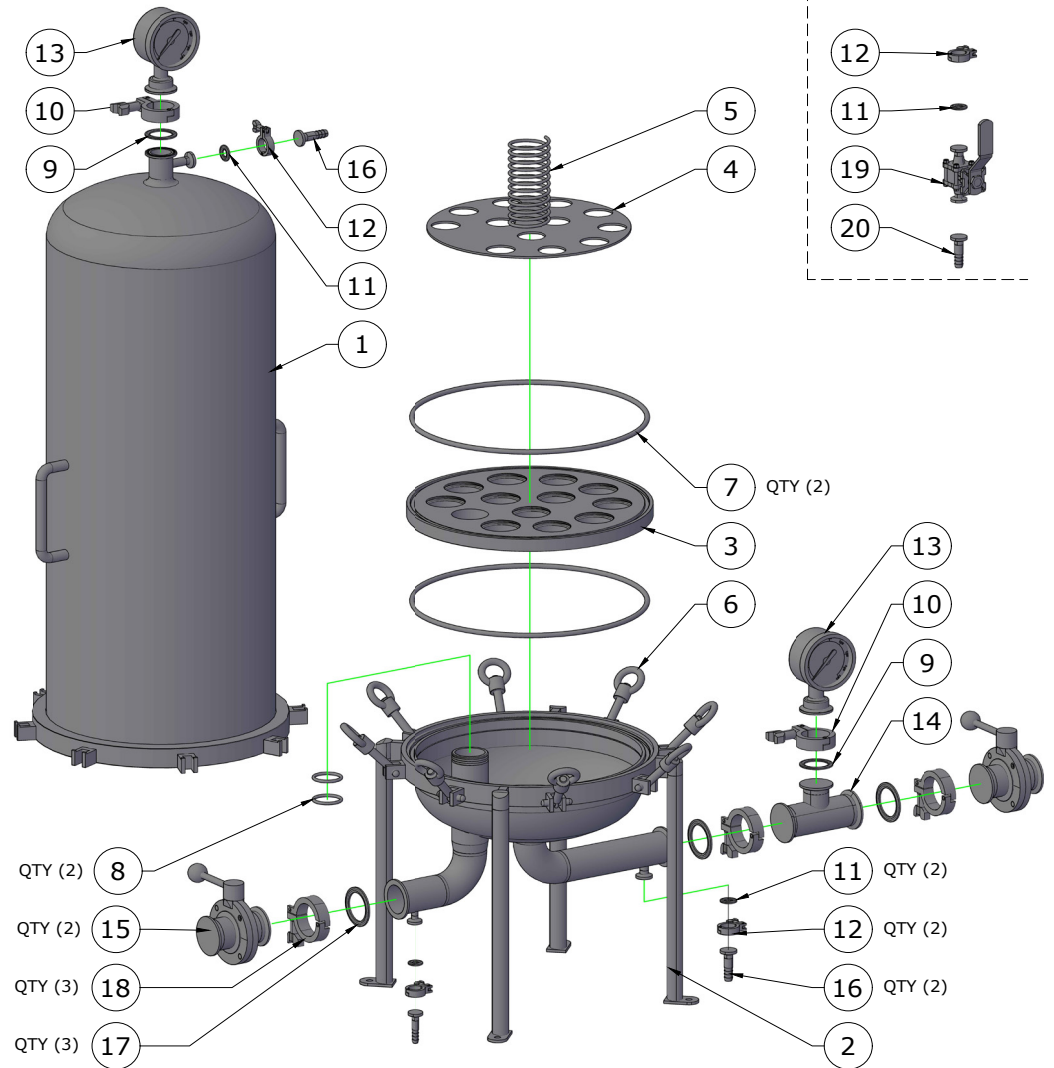

12-Round Cartridge Housing - 65113-A

EXPLODED VIEW

MV124_13B - SCF-6819-10J

12-Round Cartridge Housing - 065113-A

EXPLODED VIEW PARTS LEGEND

Last updated: 03/1/2023

PART (SEE EXPLODED VIEW)	DESCRIPTION	*ITEM #	COMMENTS
1	30" 12-round dome	N/A	Can only be ordered as a whole assembled housing
2	30" 12-round base	N/A	Can only be ordered as a whole assembled housing
3	Cartridge base plate	N/A	Can only be ordered as a whole assembled housing
4 & 5	12-round hold down plate		Special order
6	Eye bolt	971000	
7	12-round base o-rings silicone	971150	It is recommended to change out simultaneously with part #8 on a regular schedule
8*	Stem o-rings	971110C	It is recommended to change out simultaneously with part #7 on a regular schedule
9	1.5" TC gasket	570002	
10	1.5" TC clamps	570022	
11	0.5" TC gasket	570000	
12	0.5" TC clamp	570020	
13	1.5" TC pressure gauge 0-58 psi	065110PG	
14	2" to 1.5" reducing TC tee	570071	
15	2" TC butterfly valve	572214	
16	0.5" TC x barb vent/drain valve	572301	
17	2" TC gasket	570004	
18	2" TC clamp	570024	
19	0.5" TC ball valve	572220	
20	0.5" TC x 0.5" hose barb	570081	